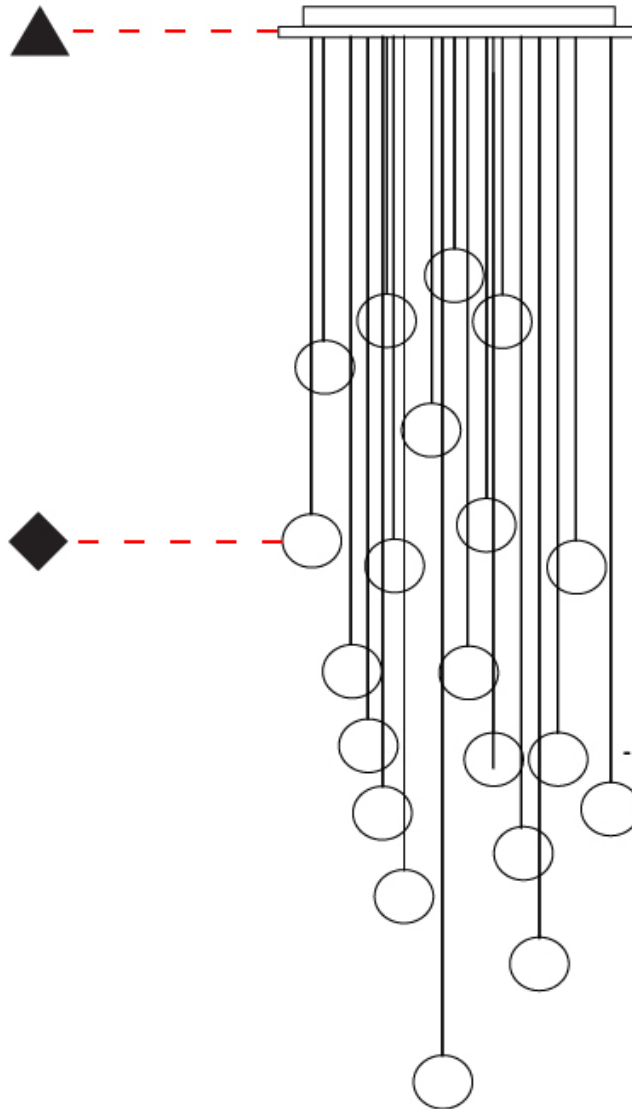

DO NOT DISTURB SUSPENSION

D131125-

PROJECT _____

TYPE _____

SPECIFIER _____

QUANTITY _____

DATE _____

D