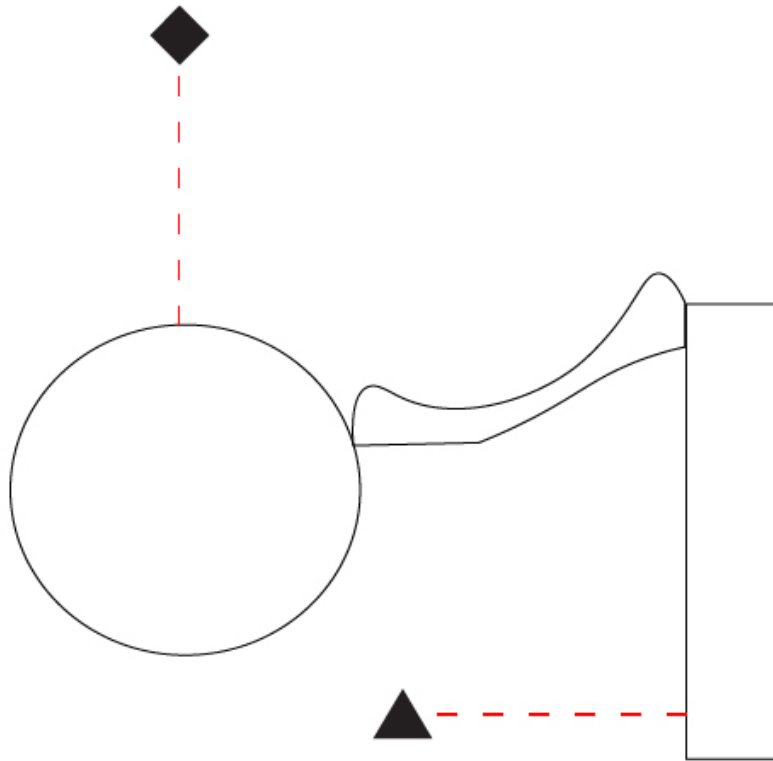

DO NOT DISTURB SURFACE

D133027-

PROJECT	_____
TYPE	_____
SPECIFIER	_____
QUANTITY	_____
DATE	_____

D