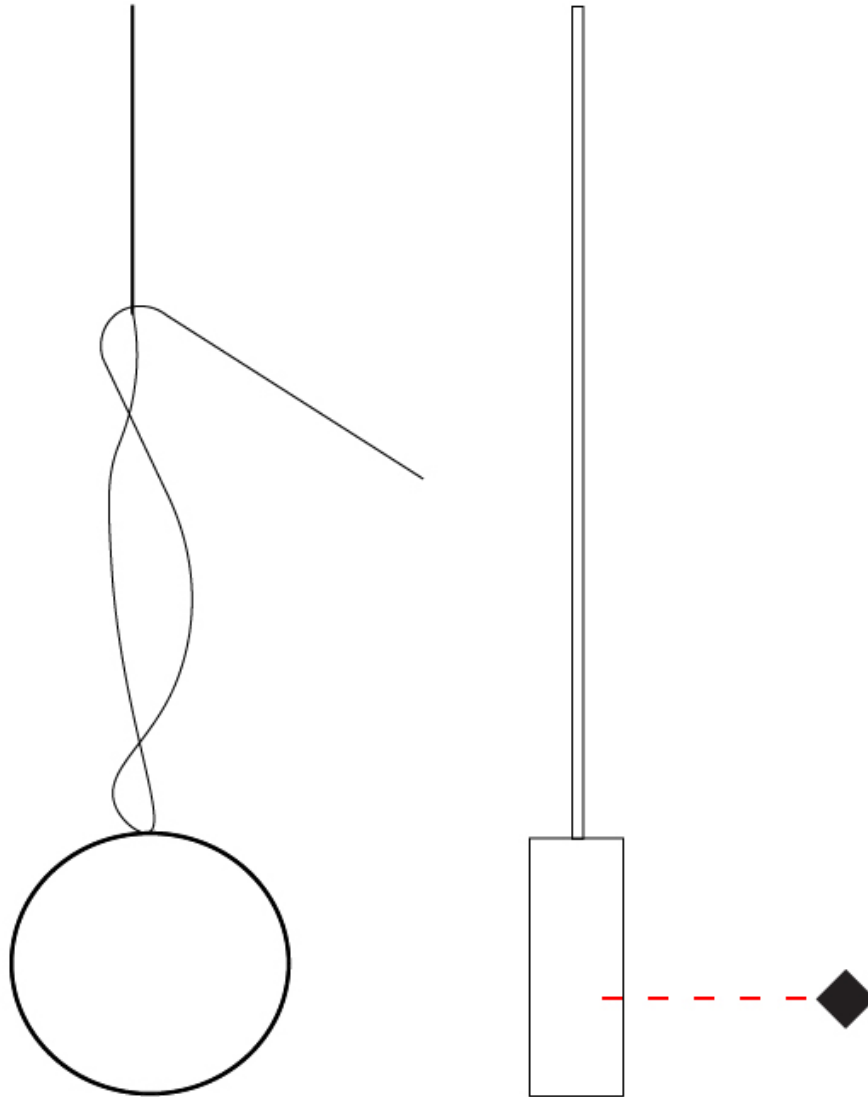

DO NOT DISTURB SUSPENSION

D131053-

PROJECT

TYPE

SPECIFIER

QUANTITY

DATE

D