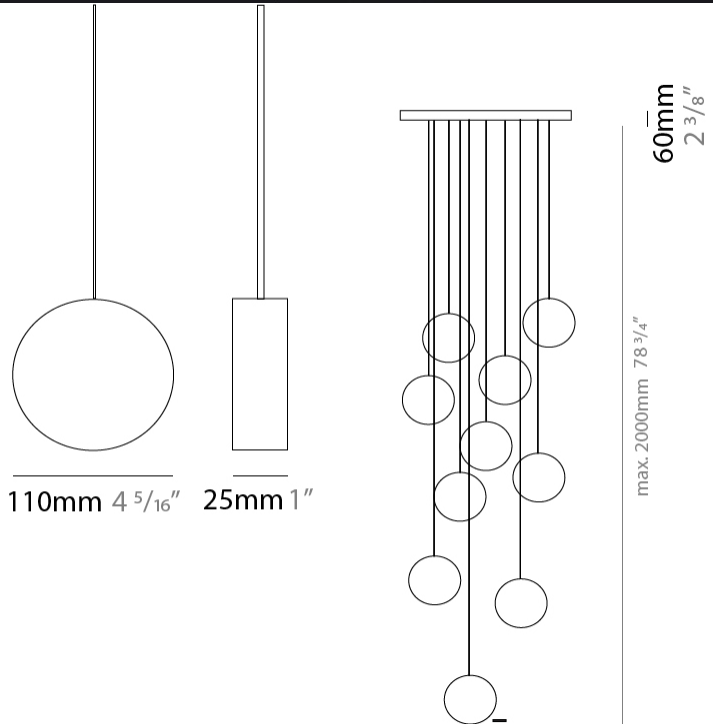

PROJECT	_____
TYPE	_____
SPECIFIER	_____
QUANTITY	_____
DATE	_____

DO NOT DISTURB SUSPENSION

D131561-

base number   Finish
Options

1. To build a product code in our configurator select the specify button on the base model # product page
2. To build a manual product code on this datasheet choose from the options listed below in blue font and add the suffix to the base model #

GENERAL

Series: Do Not Disturb
Brand: Knikerboker
Division: Design
Mounting Type: Suspension
Mounting Location: Ceiling
Subcategory: Pendant

PHYSICAL

Shape: Round
Diameter (mm): 500
Diameter (in): 19 11/16
Extension (mm): 1500
Extension (in): 59 1/16
Light Distribution: Direct / Indirect
Diffuser: Opal
Fixture Finish: [EWH](#) / [EBK](#) / [MAN](#) / [COF](#) / [PRD](#) / [SLF](#) / [GLF](#) / [CLF](#) / [BRL](#)
Fixture Material: Aluminum
Cable Details: Silicion Coaxial Cable 1500 / 59 1/16

ELECTRICAL

Lamp Type: LED
Input Wattage (W): 80
Total Output Wattage (W): 70
Dimming: Non-Dimmable / 0-10V Dimming
Driver Included: Yes
Driver Location: Integrated
Driver Type: Constant Voltage - Universal
Driver Class: Class 2
Input Voltage (V): 120 - 277
Output Voltage (V): 24
Upon Request: Remote: Phase dimming @120Vac only

LED

Number of LEDs: 10
Color Temperature (°K): 3000
Max. Delivered Lumen (lm): 10000
CRI: >85 CRI
Lamp Life (hrs): 50000

OPTICAL

RATINGS AND CERTIFICATIONS

Certified By: CSA Certified to UL and CSA Standards
IP rating: IP20