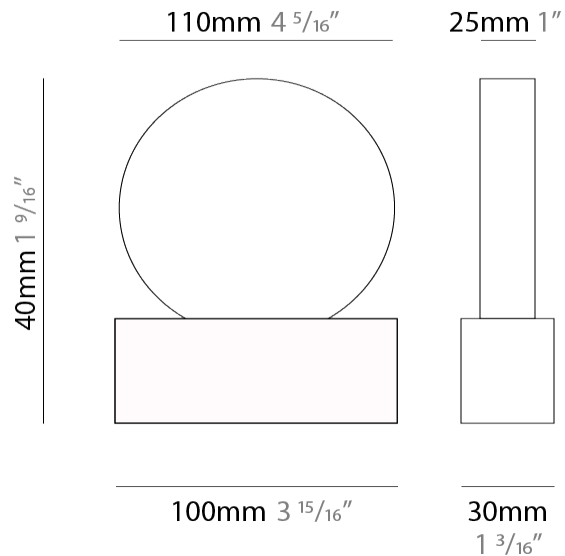

PROJECT
TYPE
SPECIFIER
QUANTITY
DATE

DO NOT DISTURB PORTABLE

D134019-

base number   Finish
Options

1. To build a product code in our configurator select the specify button on the base model # product page
2. To build a manual product code on this datasheet choose from the options listed below in blue font and add the suffix to the base model #

GENERAL

Series: Do Not Disturb
Brand: Knikerboker
Division: Design
Mounting Type: Portable
Mounting Location: Table
Subcategory: Table

PHYSICAL

Shape: Round
Length (mm): 110
Length (in): 4 5/16
Width (mm): 30
Width (in): 1 3/16
Height (mm): 140
Height (in): 5 1/2
Light Distribution: Direct / Indirect
Diffuser: Opal
Fixture Finish: EWH / EBK / MAN / COF / PRD / SLF / GLF / CLF / BRL
Fixture Material: Metal

ELECTRICAL

Lamp Type: LED
Total Output Wattage (W): 8
Dimming: Non-Dimmable
Driver Included: Yes
Driver Location: Integrated
Driver Type: Constant Voltage 120Vac
Driver Class: Class 2
Input Voltage (V): 120
Output Voltage (V): 24

LED

Number of LEDs: 1
Color Temperature (°K): 3000
Max. Delivered Lumen (lm): 1000
CRI: >85 CRI

OPTICAL

RATINGS AND CERTIFICATIONS

Certified By: Certified for North American Standards
IP rating: IP20