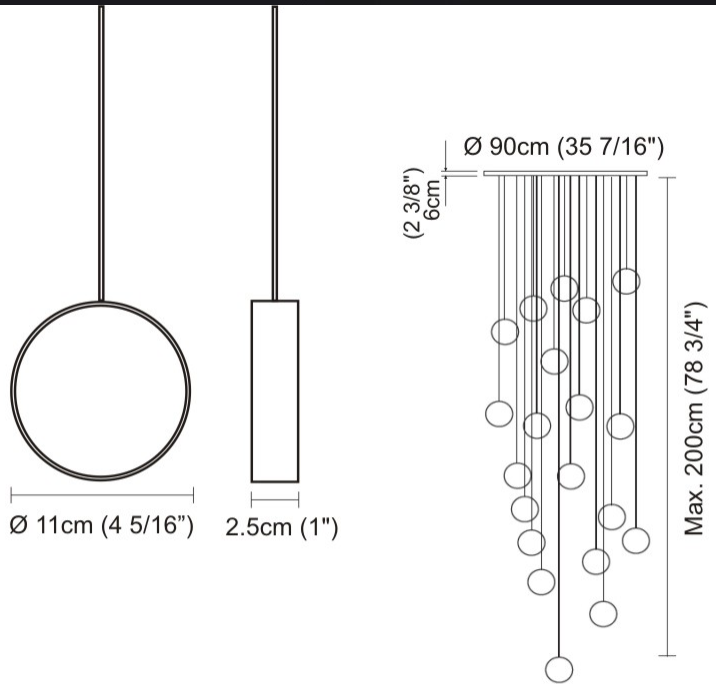

1. To build a product code in our configurator select the specify button on the base model # product page
2. To build a manual product code on this datasheet choose from the options listed below in blue font and add the suffix to the base model #

GENERAL

Series: Do Not Disturb
Brand: Knikerboker
Division: Design
Mounting Type: Suspension
Mounting Location: Ceiling
Subcategory: Ambient

PHYSICAL

Shape: Round
Diameter (mm): 900
Diameter (in): 35 ⁷/₁₆
Max. Overall Height (mm): 2000
Max. Overall Height (in): 78 ³/₄
Light Distribution: Direct / Indirect
Diffuser: Opal
Fixture Finish: [EWH](#) / [EBK](#) / [MAN](#) / [COF](#) / [PRD](#) / [SLF](#) / [GLF](#) / [CLF](#) / [BRL](#)
Fixture Material: Aluminum
Cable Details: Silicon Coaxial Cable 10 Cables Of 1500mm / 59 1/16" 10 Cables Of 2000mm / 78 3/4"

ELECTRICAL

Lamp Type: LED
Input Wattage (W): 160
Total Output Wattage (W): 140
Dimming: 0-10V Dimming / Phase Dimming (120Vac Only)
Driver Included: Yes
Driver Location: Integrated
Driver Type: Constant Voltage - Universal
Driver Class: Class 2
Input Voltage (V): 120 - 277
Output Voltage (V): 24
Upon Request: (Not included - see components) Remote: Phase dimming @120Vac only / (Included) Integral: 0-10Vdc dimming / 277Vac

LED

Number of LEDs: 20
Color Temperature (°K): 3000
Max. Delivered Lumen (lm): 2000
CRI: >85 CRI
Lamp Life (hrs): 50000

OPTICAL

RATINGS AND CERTIFICATIONS

Certified By: Certified for North American Standards
IP rating: IP20