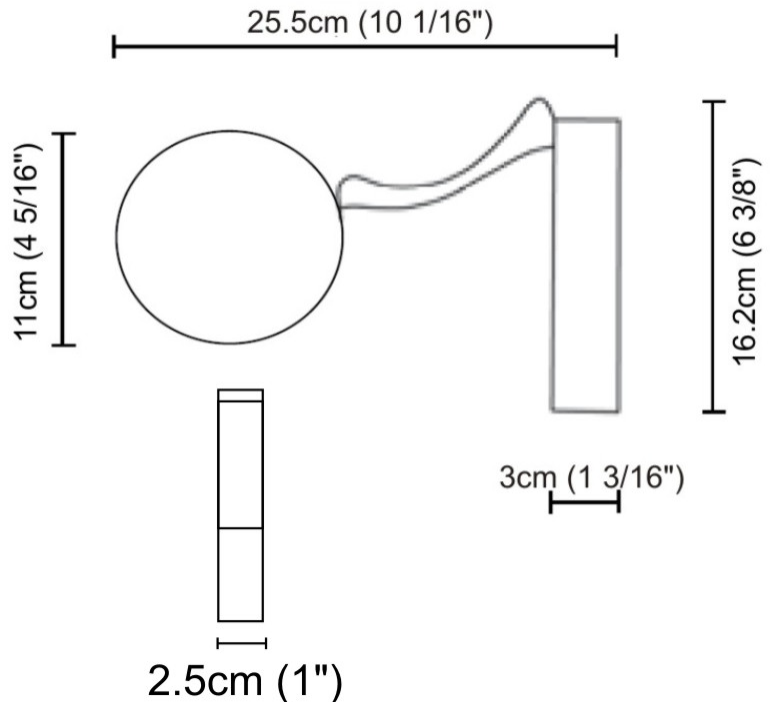

DO NOT DISTURB SURFACE

D133027-

base number _____
Finish _____
Options _____

1. To build a product code in our configurator select the specify button on the base model # product page
2. To build a manual product code on this datasheet choose from the options listed below in blue font and add the suffix to the base model #

GENERAL

Series: Do Not Disturb
Brand: Knikerboker
Division: Design
Mounting Type: Surface
Mounting Location: Wall
Subcategory: Ambient

PHYSICAL

Shape: Round
Diameter (mm): 110
Diameter (in): 4 5/16
Length (mm): 30
Length (in): 1 3/16
Width (mm): 25
Width (in): 1
Height (mm): 162
Height (in): 6 3/8
Extension (mm): 255
Extension (in): 10 1/16
Light Distribution: Direct / Indirect
Diffuser: Opal
Fixture Finish: [EWH](#) / [EBK](#) / [MAN](#) / [COF](#) / [PRD](#) / [SLF](#) / [GLF](#) / [CLF](#) / [BRL](#)
Fixture Material: Metal

ELECTRICAL

Lamp Type: LED
Total Output Wattage (W): 8
Dimming: Non-Dimmable
Driver Included: Yes
Driver Location: Integrated
Driver Type: Constant Voltage - Universal
Driver Class: Class 2
Input Voltage (V): 120 - 277
Upon Request: Integral: Phase dimming 120Vac / (See components)
Remote: 0-10Vdc dimming

LED

Number of LEDs: 1
Color Temperature (°K): 3000
Max. Delivered Lumen (lm): 1000
CRI: >85 CRI
Lamp Life (hrs): 50000

OPTICAL

RATINGS AND CERTIFICATIONS

Certified By: Certified for North American Standards
IP rating: IP20