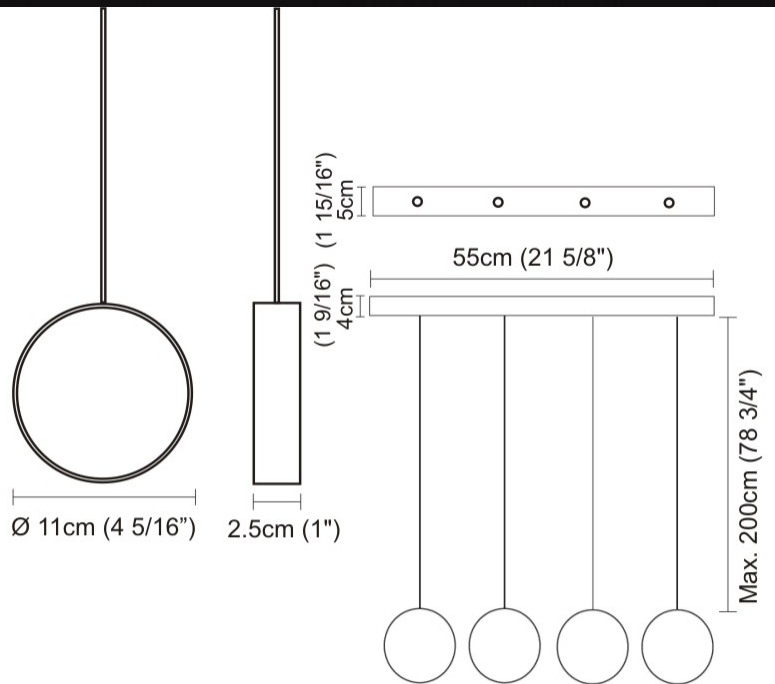

GENERAL

Series: Do Not Disturb _____
Brand: Knikerboker _____
Division: Design _____
Mounting Type: Suspension _____
Mounting Location: Ceiling _____
Subcategory: Ambient _____

PHYSICAL

Shape: Round _____
Length (mm): 550 _____
Length (in): 21 ⁵/₈ _____
Width (mm): 50 _____
Width (in): 2 _____
Light Distribution: Direct / Indirect _____
Diffuser: Opal _____
Fixture Finish: EWH / EBK / MAN / COF / PRD / SLF / GLF / CLF / BRL _____
Fixture Material: Aluminum _____
Cable Details: Silicon Coaxial Cable 1500mm / 59 1/16" _____

ELECTRICAL

Lamp Type: LED _____
Input Wattage (W): 32 _____
Total Output Wattage (W): 28 _____
Dimming: 0-10V Dimming / Phase Dimming (120Vac Only) _____
Driver Included: Yes _____
Driver Location: Integrated _____
Driver Type: Constant Voltage - Universal _____
Driver Class: Class 2 _____
Input Voltage (V): 120 - 277 _____
Output Voltage (V): 24 _____
Upon Request: (Not included - see components) Remote: Phase dimming @120Vac only / (Included) Integral: 0-10Vdc dimming / 277Vac _____

LED

Number of LEDs: 4 _____
Color Temperature (°K): 3000 _____
Max. Delivered Lumen (lm): 4000 _____
CRI: >85 CRI _____
Lamp Life (hrs): 50000 _____

OPTICAL

RATINGS AND CERTIFICATIONS

Certified By: Certified for North American Standards _____
IP rating: IP20 _____