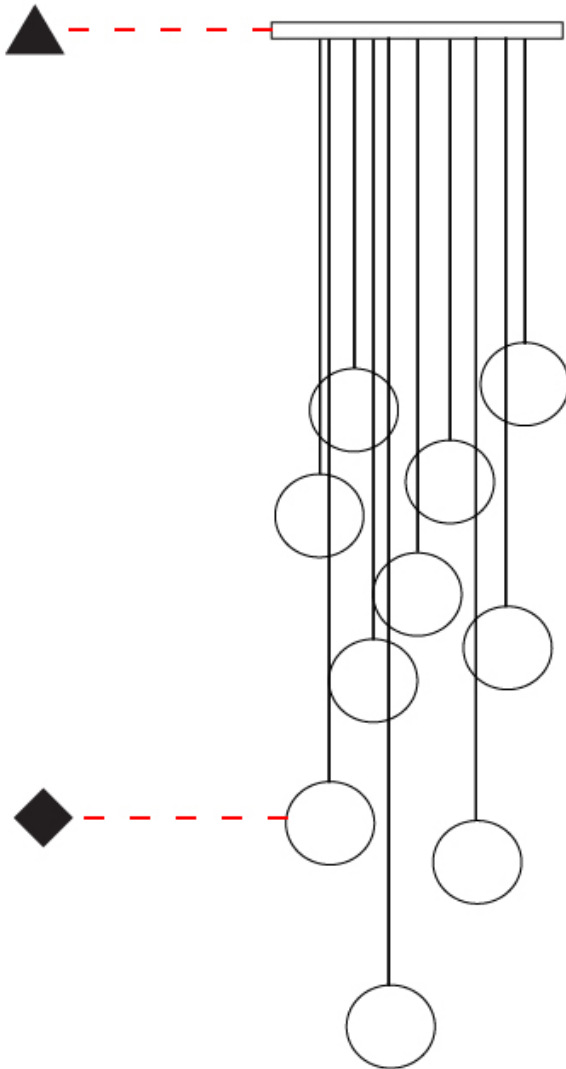

DO NOT DISTURB SUSPENSION

D131561-

PROJECT

TYPE

SPECIFIER

QUANTITY

DATE

D