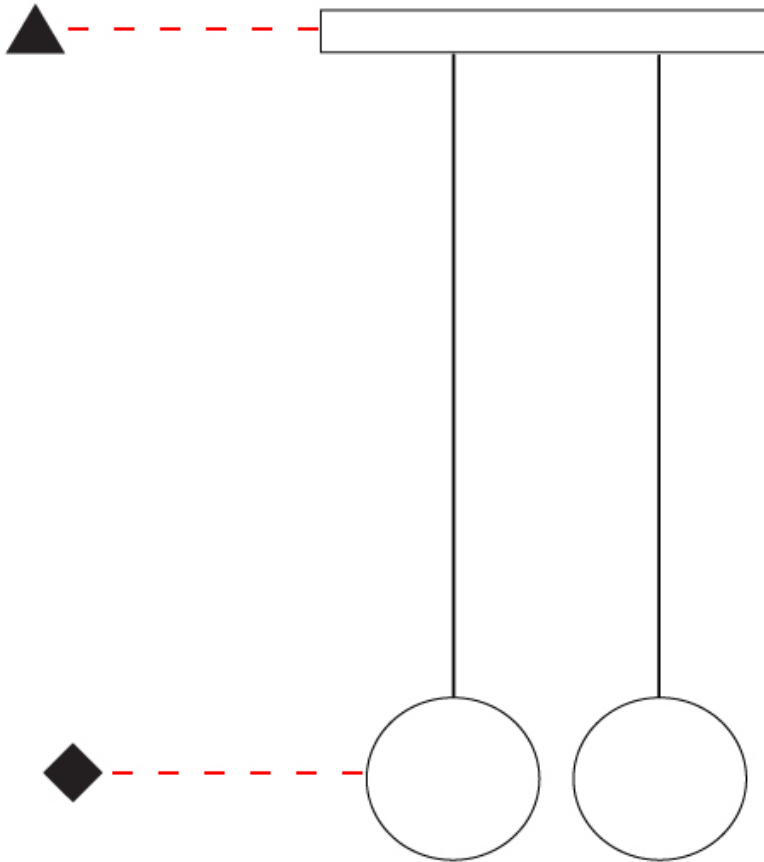

DO NOT DISTURB SUSPENSION

D131113-

PROJECT

TYPE

SPECIFIER

QUANTITY

DATE

D